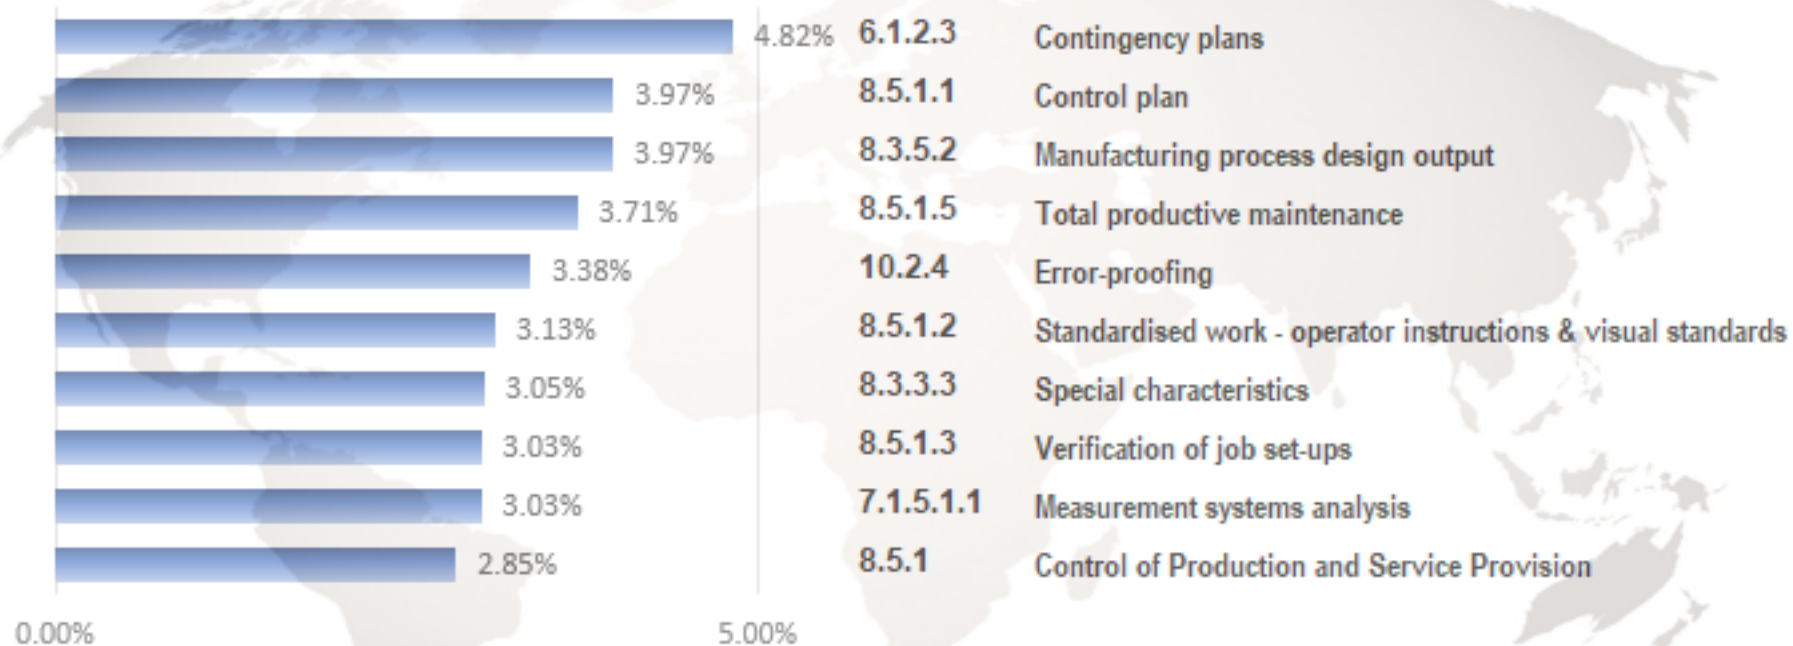

Top Ten Minor Nonconformities

IATF 16949 Clauses

0.00%

5.00%

share of a top 10 clause in the total volume of minor nonconformities

source of data: IATF

www.iatfglobaloversight.org